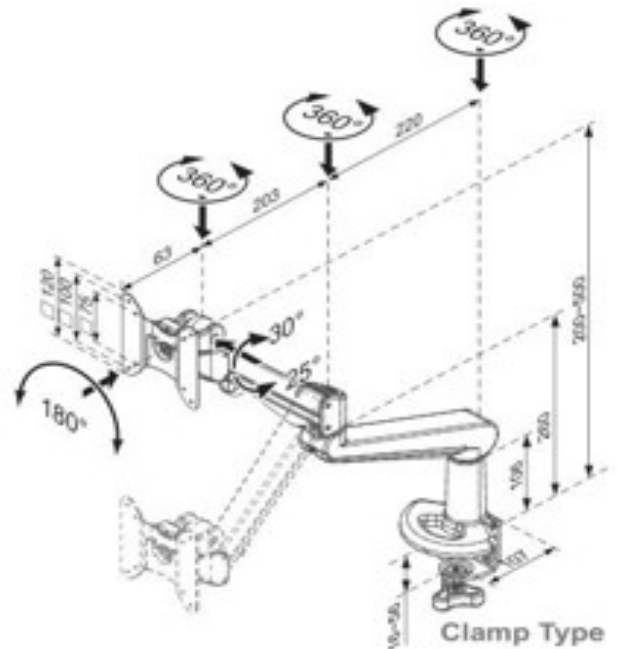

Ascend Gas Arm with Standard Clamp

Product Specification

Product code	CMS3035C-ED – WHITE
*Weight capacity	From 3 - 8 kg
**Maximum Screen Size	36"
Height adjustment range	200mm – 500mm from desktop
Max forward extension	486mm
VESA	75mm & 100mm VESA compliant
Movement	Height adjustment, tilt, swivel, rotation and reach

*Capacity may be reduced if monitor size is greater than 26" or depth is greater than 5.5cm

**Subject to weight being within range & VESA 75 x 75mm or 100 x 100mm, please refer to our measurements / line drawings and check with screen manufacturers measurements including bezel

Additional Information

Clamp for 16mm to 55mm desktops

Integral cable management

Gas assisted height adjustment

Lockable quick release VESA function

180 anti rotation feature

Over 90% of the Aluminium Alloy content is recycled